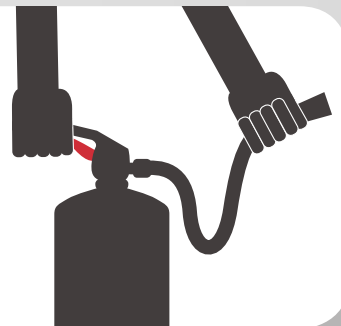

HOW TO USE THE Fire Extinguisher

P

PULL THE PIN

A

**AIM HOSE
AT THE BASE
OF FIRE**

S

**SQUEEZE THE
LEVER**

S

**SWEEP AT
THE BASE
OF THE FIRE**