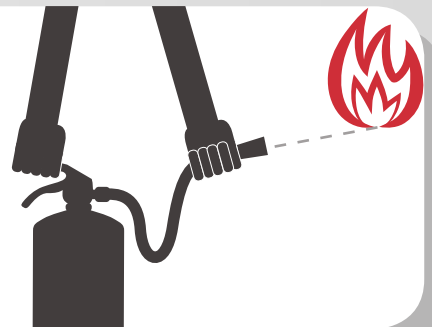

HOW TO USE THE Fire Extinguisher

P

PULL THE PIN

A

**AIM HOSE
AT THE BASE
OF FIRE**

S

**SQUEEZE THE
LEVER**

S

**SWEEP AT
THE BASE
OF THE FIRE**